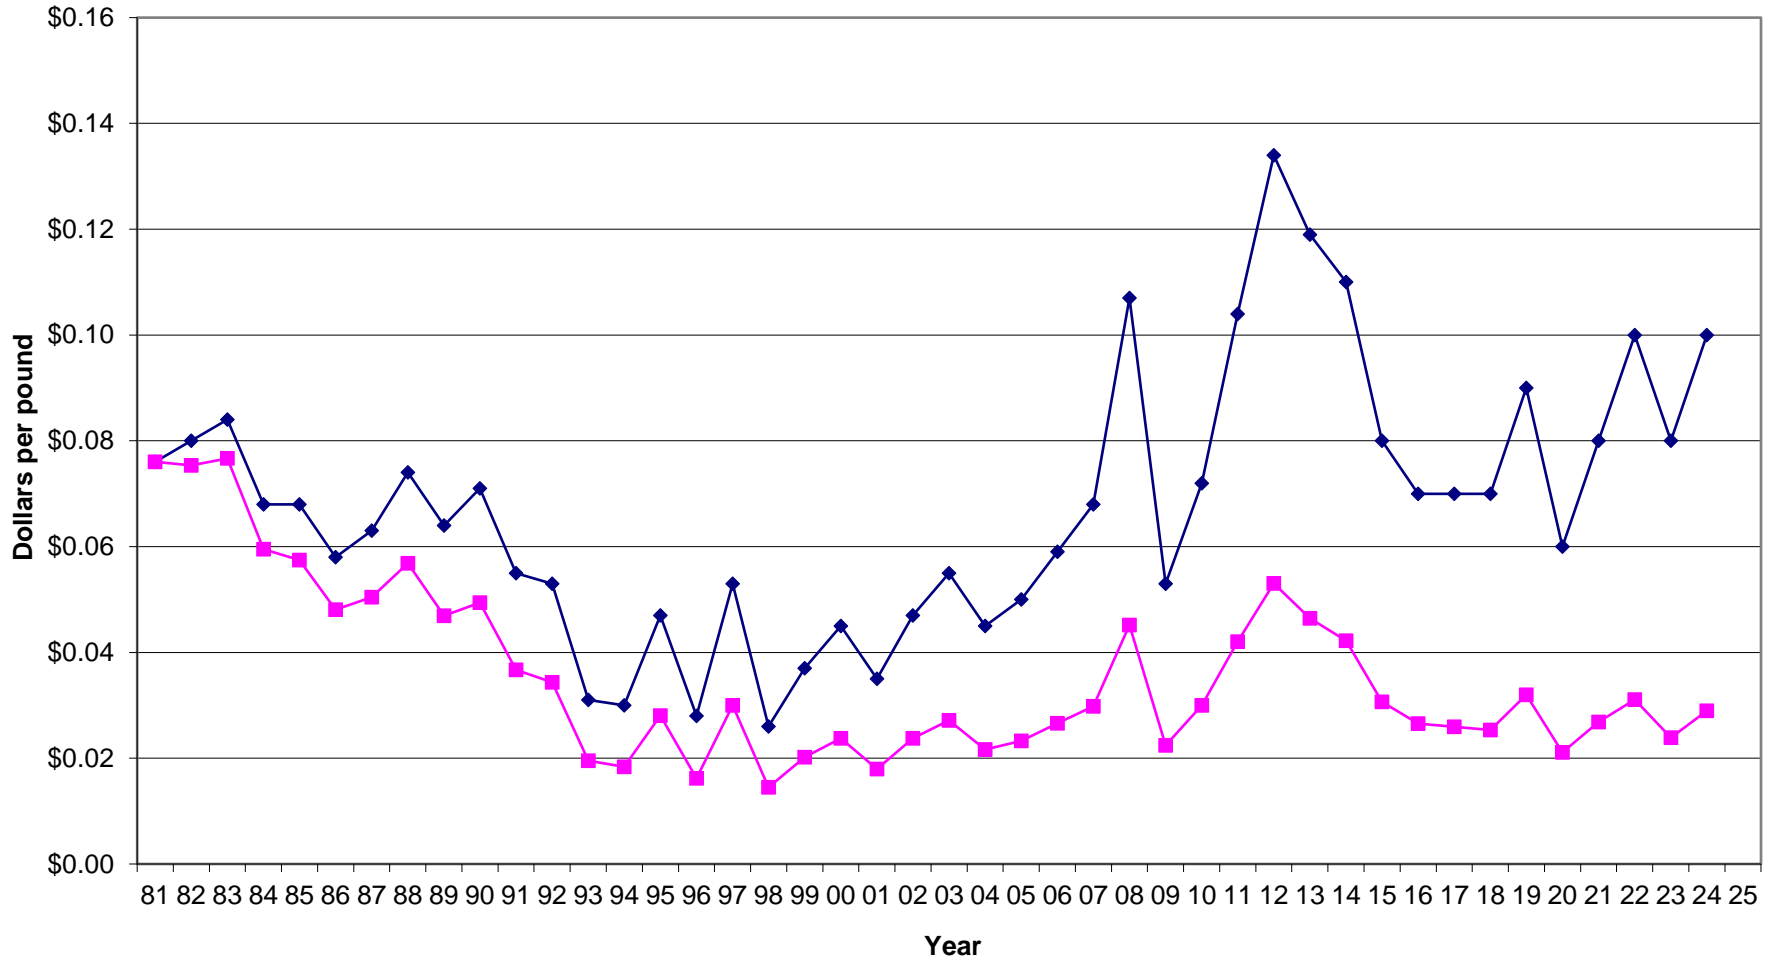

Exvessel Price of Pacific whiting excluding JV fishery

—◆— Actual Dollars —■— Adjusted for Inflation